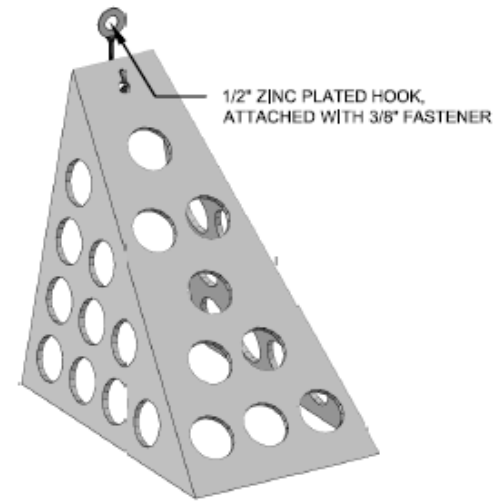

StormRax™ DEBRIS CAGE

HDPE DEBRIS CAGE by:
PLASTIC SOLUTIONS, INC.
238 McGhee Rd
Winchester, VA 22603
(877)877-5727

ELEVATION

SECTION

CUSTOMER:

DATE:

PROJECT:

DRAWN BY: