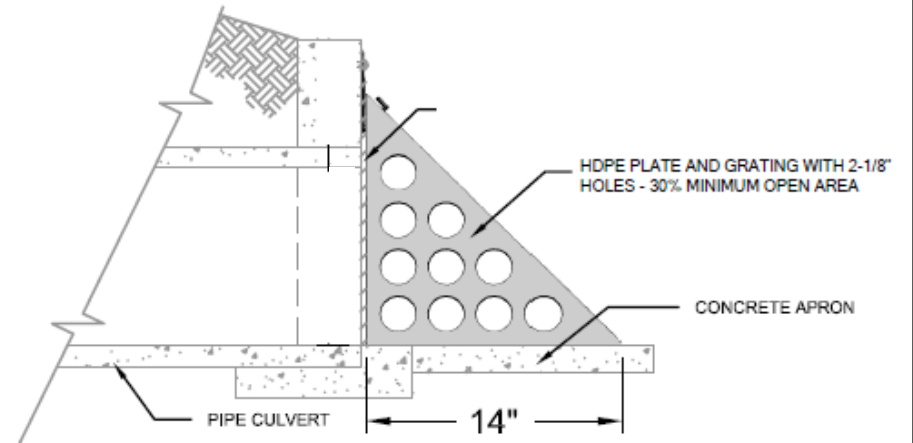

StormRax™ DEBRIS CAGE

HDPE DEBRIS CAGE by:
PLASTIC SOLUTIONS, INC.
238 McGhee Rd
Winchester, VA 22603
(877)877-5727

ELEVATION

SECTION

CUSTOMER:

DATE:

PROJECT:

DRAWN BY: