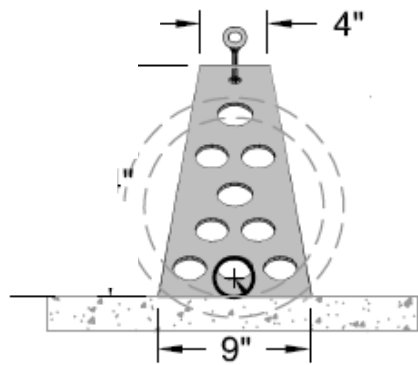

StormRax™ DEBRIS CAGE

HDPE DEBRIS CAGE by:
PLASTIC SOLUTIONS, INC.
238 McGhee Rd
Winchester, VA 22603
(877)877-5727

ELEVATION

SECTION

CUSTOMER:

DATE:

PROJECT:

DRAWN BY: