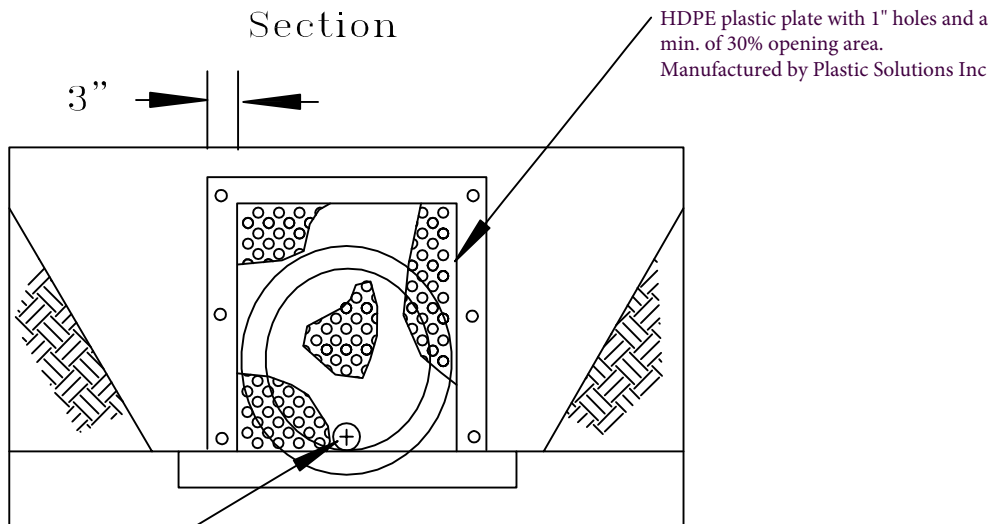

Isometric

Section

Elevation

Open back with HDPE frame or
*Optional HDPE plate with single BMP orifice

BMP TRASH RACK

Plastic Solutions, Inc
238 McGhee Rd.
Winchester, VA 22603
www.StormRax.com
(877)877-5727