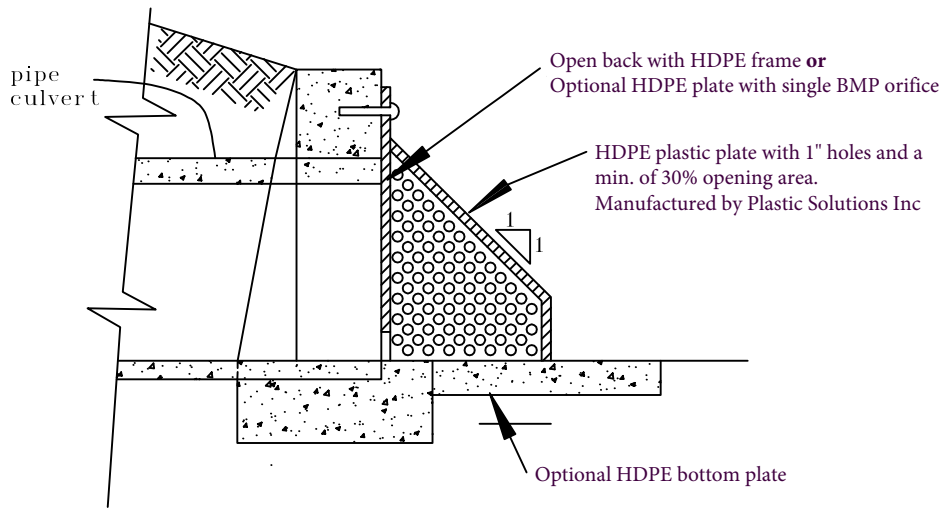

Isometric

Section

Elevation

Open back with HDPE frame or
*Optional HDPE plate with single BMP orifice

BMP TRASH RACK

Plastic Solutions, Inc
238 McGhee Rd.
Winchester, VA 22603
www.StormRax.com
(877)877-5727